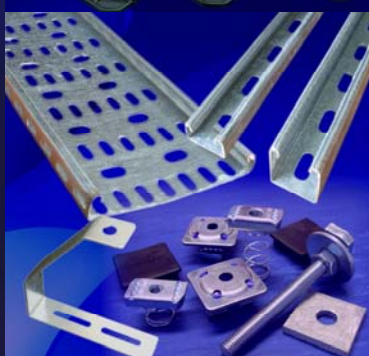

30 Years
1979 - 2009

kooltech

Evolving for over 30 years

Greater Range and New Products for 2009

To compliment our extensive range of accessories for the air conditioning industry we have added many new lines and products.

Please ask your branch or sales manager for a copy of our new price book.

NEW FOR 2009

Electrical Ancillaries

Increased range of cable and accessories

Pages 27 to 29—2009/10 price list

NEW FOR 2009

Plastic Drain Pipe and Fittings

3/4", 1 1/4" & 1 1/2" Pipe and fittings

Page 26 – 2009/10 price list

Big Foot Support Systems

New products - An engineered support solution

- 15 year warranty
- 48hr Free CAD design
- Free site survey
- No penetration of the roof membrane
- Re-roof without decommissioning plant
- Install in all weathers
- Saves time and reduces costs
- Improves aesthetics

FREE INSTALLATION

(when purchased with a VRF Strip Down and Rebuild, see page 9 of 2009/10 price list)

NEW FOR 2009

Cable Tray

Increased range of cable tray, basket tray, channel and accessories

Aberdeen
Gateshead
Birmingham
Crayford

01224 292690
0191 482 3008
01675 465555
01322 528537

Glasgow
Manchester
Heathrow
Fareham

0141 833 0447
0161 877 6663
01753 210420
01329 231166

evolution

www.kooltech.co.uk